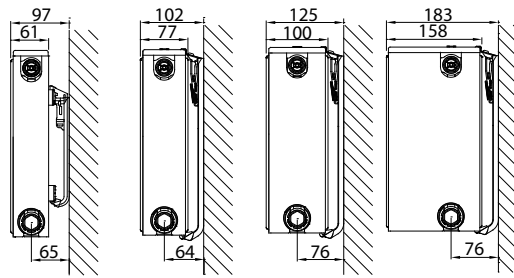

Type overview

Calculation factor
per meter
at 75/65/20°C
according to EN442

Characteristic equation:

$$\Phi = K_M \times \Delta T^n$$

Height		Type 11	Type 21	Type 22	Type 33	Centre distance
300	W			982	1.349	250
	kg			16,80	25,20	
	l			3,70	5,40	
	m²			3,51	5,26	
	n			1,33	1,31	
400	W	676		1.245	1.711	350
	kg	12,78		22,87	34,30	
	l	2,34		4,67	6,87	
	m²	2,95		4,92	7,38	
	n	1,31		1,33	1,32	
500	W	833	1.153	1.494	2.056	450
	kg	16,24	24,63	28,93	43,40	
	l	2,80	5,63	5,63	8,33	
	m²	3,80	4,31	6,33	9,49	
	n	1,30	1,34	1,33	1,32	
600	W	980	1.345	1.732	2.389	550
	kg	19,70	29,80	35,00	52,50	
	l	3,25	6,60	6,60	9,80	
	m²	4,66	5,24	7,74	11,61	
	n	1,29	1,34	1,33	1,32	
700	W	1.117	1.530	1.961	2.712	650
	kg	22,90	34,50	40,53	60,77	
	l	3,77	7,63	7,63	11,37	
	m²	5,51	6,18	9,15	13,72	
	n	1,29	1,34	1,34	1,34	
900	W	1.360	1.883	2.395	3.334	850
	kg	29,30	43,90	51,60	77,30	
	l	4,80	9,70	9,70	14,50	
	m²	7,22	8,05	11,97	17,96	
	n	1,29	1,34	1,35	1,37	

W=heat output per meter / kg=weight per meter / l=content per meter / m²=surface per meter / n=exponent
The manufacturer reserves the right to alter any of the specifications shown in this document without prior notice.