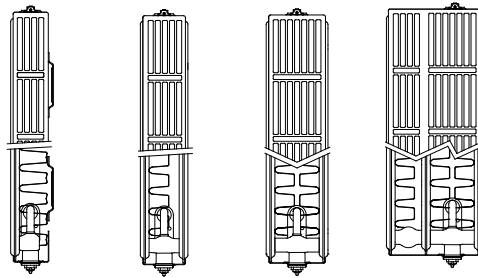

Type overview

Calculation factor
per meter
at 75/65/20°C
according to EN442

Characteristic equation:

$$\Phi = K_M \times \Delta T^n$$

Height		Type 11	Type 21	Type 22	Type 33	Centre distance
300	W			982	1.349	250
	kg			16,80	25,20	
	l			3,70	5,40	
	m²			3,51	5,26	
	n			1,33	1,31	
400	W	676		1.245	1.711	350
	kg	12,78		22,87	34,30	
	l	2,34		4,67	6,87	
	m²	2,95		4,92	7,38	
	n	1,31		1,33	1,32	
500	W	833	1.153	1.494	2.056	450
	kg	16,24	24,63	28,93	43,40	
	l	2,80	5,63	5,63	8,33	
	m²	3,80	4,31	6,33	9,49	
	n	1,30	1,34	1,33	1,32	
600	W	980	1.345	1.732	2.389	550
	kg	19,70	29,80	35,00	52,50	
	l	3,25	6,60	6,60	9,80	
	m²	4,66	5,24	7,74	11,61	
	n	1,29	1,34	1,33	1,32	
700	W	1.117	1.530	1.961	2.712	650
	kg	22,90	34,50	40,53	60,77	
	l	3,77	7,63	7,63	11,37	
	m²	5,51	6,18	9,15	13,72	
	n	1,29	1,34	1,34	1,34	
900	W	1.360	1.883	2.395	3.334	850
	kg	29,30	43,90	51,60	77,30	
	l	4,80	9,70	9,70	14,50	
	m²	7,22	8,05	11,97	17,96	
	n	1,29	1,34	1,35	1,37	

W=heat output per meter / kg=weight per meter / l=content per meter / m²=surface per meter / n=exponent
The manufacturer reserves the right to alter any of the specifications shown in this document without prior notice.